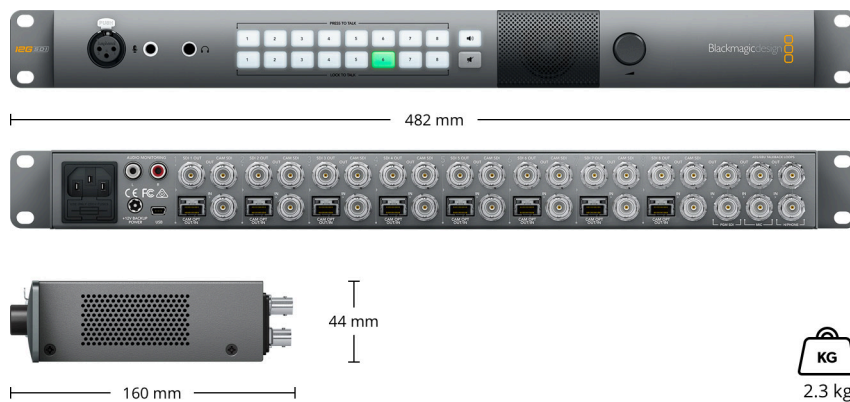

Connections

SDI Program Inputs

1 x 10-bit SD/HD/Ultra HD 4K auto switching program input from switcher, including tally information with 16 channel embedded audio.

SDI Program Outputs

1 x 10-bit SD/HD/Ultra HD 4K auto switching program loop thru output connects to another ATEM Talkback Converter 4K.

Power Requirements

Power Supply

100 - 240V AC input with redundant
12 - 31V DC input.

Power Usage

60 Watts

Physical Specifications

Physical Installation

Physical Installation