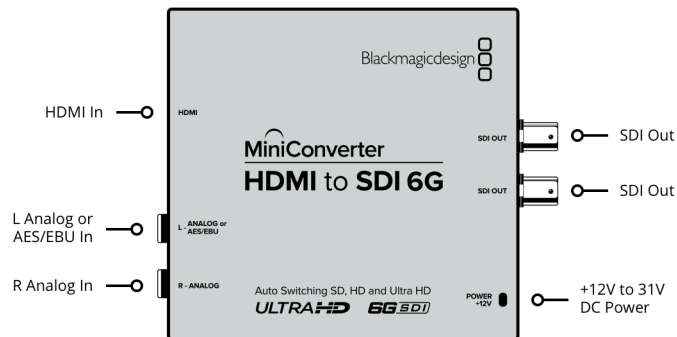

Mini Converter HDMI to SDI 6G

Mini Converter HDMI to SDI 6G includes everything you need to convert from HDMI devices to SDI video in SD, HD and Ultra HD video formats. With independent audio connections you can also embed SDI audio from HDMI, AES/EBU or balanced analog audio inputs. Mini Converter HDMI to SDI 6G is the perfect solution to convert HDMI consumer cameras or computers to broadcast quality SDI!

£129

Connections

SDI Video Outputs

2 x SDI Video Outputs. Automatically matches the SD, HD and 6G-SDI HDMI video input.

HDMI Video Inputs

HDMI type A in

Analog Audio Inputs

2 channels of professional balanced analog audio with standard 1/4 inch jack connections.

Digital Audio Inputs

4 channels of AES/EBU digital audio.

Multi Rate Support

Auto detection of SD, HD or 6G-SDI.

Updates and Configuration

USB

Reclocking

Yes

Standards

SD Video Standards

625i25 PAL, 525i29.97 NTSC