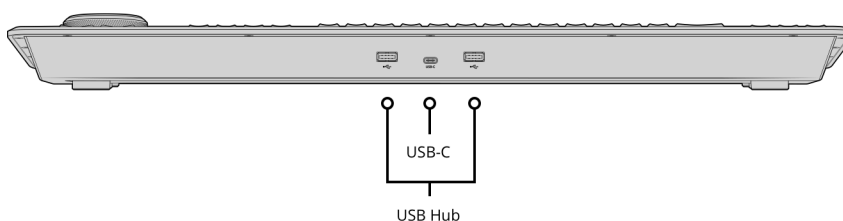

DaVinci Resolve Editor Keyboard

£495

DaVinci Resolve Editor Keyboard is designed for professional editors who need to work faster and turn around work quickly. More than just a simple keyboard, DaVinci Resolve Editor Keyboard provides an alternative way to edit that is much faster than a mouse because you can use both hands at the same time! You also get an integrated search dial built right into the keyboard. Simply plug the keyboard into any computer's USB-C connection and you are ready to go! While most keys work as a standard USB keyboard, DaVinci Resolve Editor Keyboard has also been designed to enable a dramatically faster editing experience with DaVinci Resolve.

Connections

Computer Interface

USB Type-C.

USB Hub

2 x USB Type-A for a mouse and other USB devices.

Power Requirements

Power Usage

8W max via USB Type-C.