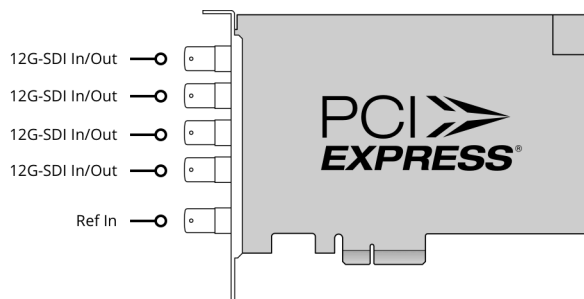

Computer Interface

PCI Express 8 lane generation 3, compatible with 8 and 16 lane PCI Express slots.