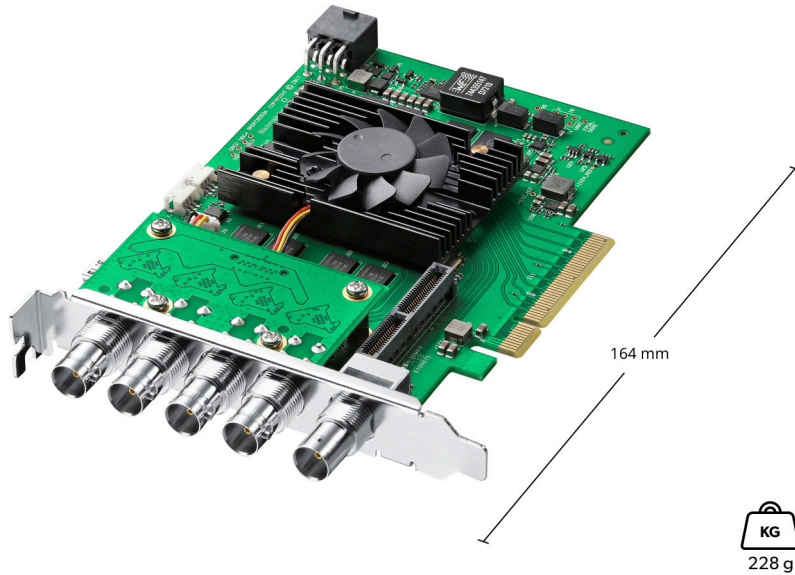

Physical Specifications

Operating Systems

Mac 11.1 Big Sur,
Mac 12.0 Monterey or later.

Windows 10, 64-bit.
Windows 11.

Linux

Power Requirements

Power Consumption

19 W

Environmental Specifications

Operating Temperature:

5° to 50° C (41° to 122° F)

Storage Temperature:

-20° to 60° C (-4° to 140° F)

Relative Humidity:

0% to 90% non-condensing

What's Included

DeckLink 8K Pro