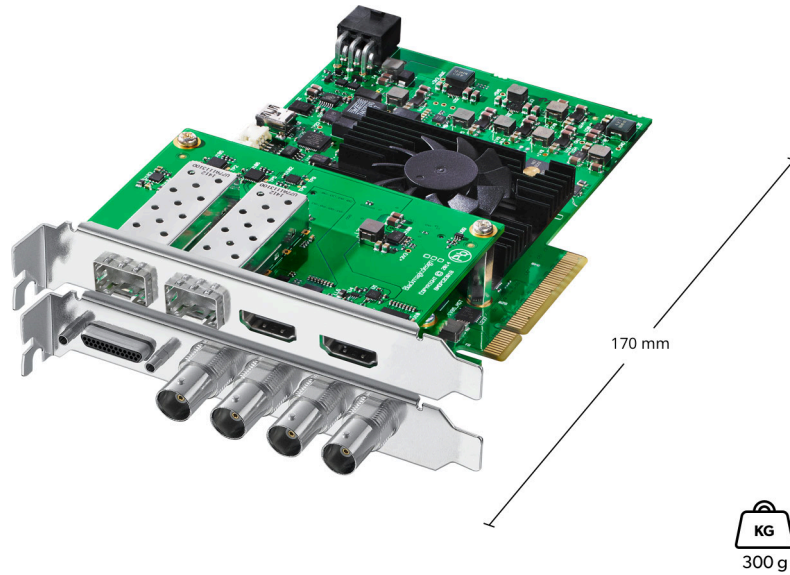

Physical Specifications

Operating Systems

Mac 11.1 Big Sur,
Mac 12.0 Monterey or later.

Windows 10, 64-bit.
Windows 11.

Linux

Power Requirements

Power Consumption

30 Watts

Environmental Specifications

Operating Temperature

5° to 40° C (41° to 104° F)

Storage Temperature

-20° to 45° C (-4° to 113° F)

Relative Humidity

0% to 90% non-condensing