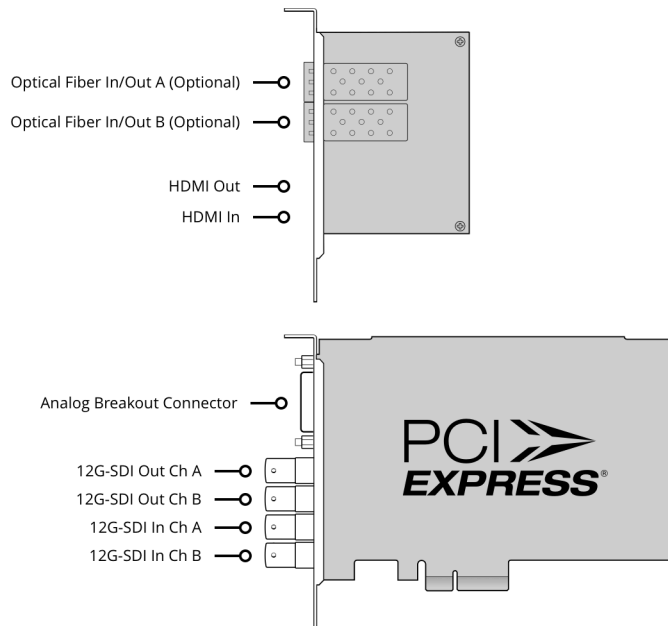

Supported Codecs

AVC-Intra, AVCHD, Canon XF MPEG2, Digital SLR, DV-NTSC, DV-PAL, DVCPRO50, DVCPROHD, DPX, HDV, XDCAM EX, XDCAM HD, XDCAM HD422, DNxHR & DNxHD, Apple ProRes 4444, Apple ProRes 422 HQ, Apple ProRes 422, Apple ProRes LT, Apple ProRes 422 Proxy, Uncompressed 8-bit 4:2:2, Uncompressed 10-bit 4:2:2, Uncompressed 10-bit 4:4:4.

Software

Software Included

DaVinci Resolve, Media Express, Disk Speed Test, LiveKey, Blackmagic Desktop Video Utility and Blackmagic driver on Mac OS and Windows. Media Express, Blackmagic Desktop Video Utility and Blackmagic driver on Linux.

Internal Software Upgrade

Firmware built into software driver. Loaded at system start or via updater software.

Physical Installation

PCI Express 8 lane generation 2, compatible with 8 and 16 lane PCI Express slots on Mac OS, Windows and Linux. Mac OS systems require a Mac Pro computer with PCI Express slots. Please check the Support pages to see the full system requirements.