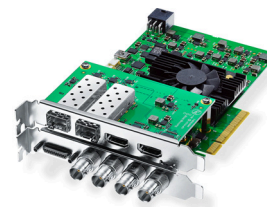

DeckLink 4K Extreme 12G

£815

Advanced digital cinema capture card featuring full frame DCI 4K input and output via 12G-SDI! You get dual link multi rate 12G-SDI connections that work with SD, HD and Ultra HD even in Ultra HD 60p, as well as full frame DCI 4K at 4096 x 2160 resolution up to 25p! Capture 10-bit YUV or full color bandwidth 12-bit RGB. Includes AES/EBU audio, up, down and cross conversion, plus built in 3D stereoscopic output at full bandwidth 4:4:4:4 RGB! No other capture and playback card supports more video formats and video connections!

Connections

SDI Video Inputs

2 x 12Gb/s SD/HD/2K/4K. Supports single/dual link 4:2:2/4:4:4. 2D/3D switchable.

SDI Video Outputs

2 x 12Gb/s SD/HD/2K/4K. Supports single/dual link 4:2:2/4:4:4. 2D/3D switchable.

Analog Video Inputs

1 x Component YUV on 3 BNCs switchable to S-Video or Composite. Component supports HD and SD.

Analog Video Outputs

1 x Component YUV on 3 BNCs switchable to S-Video and Composite. Component supports HD and SD.