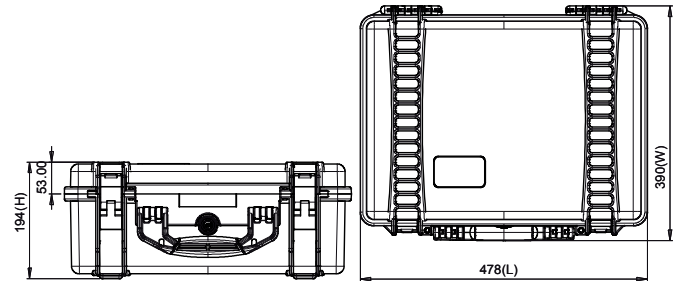

TECHNICAL DRAWING

* cubed foam	* interior bag	* soft padded open deck + dividers	APPROVALS ATA 300 IP67 STANAG 4280 DS 81-41				TEST DROPT IMPACT HANDLE WATERTIGHT INTEGRITY UV COLOR AND MATERIAL PROTECTION							

ACCESSORIES

HPRCCUB2500 CUBED FOAM USA:HPRCFO (foam only)	HPRCLO708TSA-1 PADLOCK - TSA	HPRCBAG2500 INTERIOR BAG USA:HPRCIB (internal case)	HPRCORG2500 LID ORGANIZER	HPRPCPF-006-01 PANEL FRAME (panel not included)	HPRCSFD2500 SOFT PADDED OPEN DECK + DIVIDERS USA: HPRCDK (divider kit)