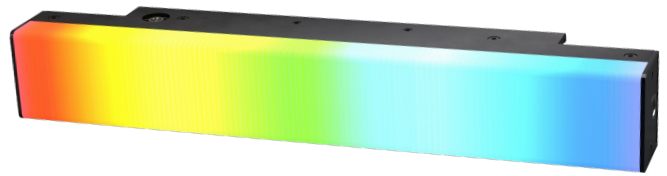

INFINIBAR PB3 Data Sheet