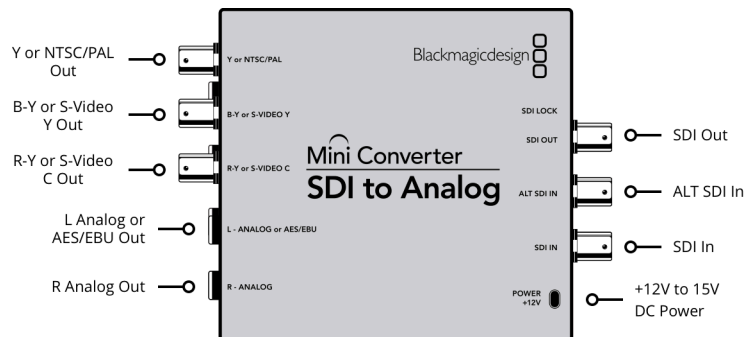

Mini Converter SDI to Analog

£185

The perfect way to convert from SD and HD-SDI to analog component, s-video or NTSC/PAL composite. Mini Converter SDI to analog supports all SD and HD input formats up to 1080p30 and includes a down converter for when you need to convert from HD to standard definition analog formats such as s-video and composite. Audio can be de-embedded to balanced analog or AES/EBU. Mini Converter SDI to Analog is ideal for converting to older analog equipment when you don't need the extra cost of the 6G-SDI 4K model.

SDI Redundant Input

Automatically switches over if main SDI input is lost.

Multi Rate Support

Auto detection of SD, HD or 1.5G-SDI.

Updates and Configuration

USB

Reclocking

Yes