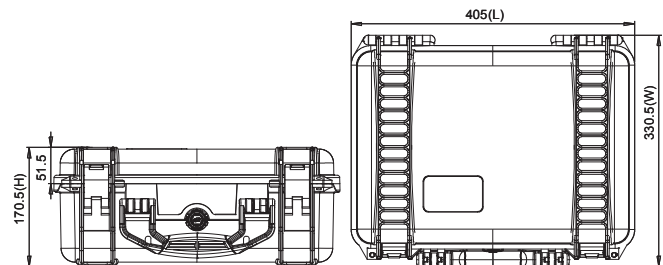

TECHNICAL DRAWING

www.hprc.it
info@hprc.it

Plaber s.r.l. - HPRC cases
Via Div Tridentina, 10
I-36061 Bassano del Grappa
Vicenza - Italy
Tel +39 0424 809150

USA office and warehouse:
HPRC USA
110 Chestnut Ridge Rd. #314
Montvale, NJ 07645
Phone +1(201) 989-3353

APPROVALS
ATA 300
IP67
STANAG 4280
DS 81-41

TEST
DROP
IMPACT
HANDLE
WATERTIGHT INTEGRITY
UV COLOR AND MATERIAL
PROTECTION