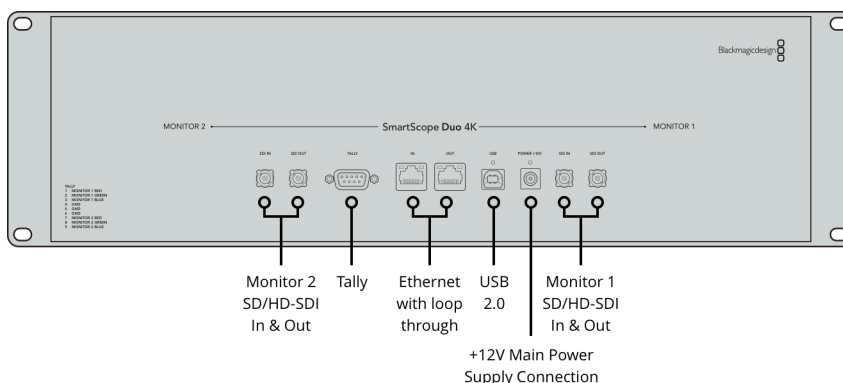

£609

Connections

SDI Video Input

Automatically switches between SD, HD and 6G-SDI. Reclocked loop through output.

SDI Video Output

1 x 10 bit loop through SD, HD and 6G-SDI switchable.

SDI Audio Input

16 channels embedded in SD, HD and UHD.

SDI Audio Output

16 channels embedded in SD, HD and UHD.

Multi Rate Support

Standard definition SDI, high definition SDI and 6G-SDI.

Tally

9-pin D connector

Standards

SD Format Support