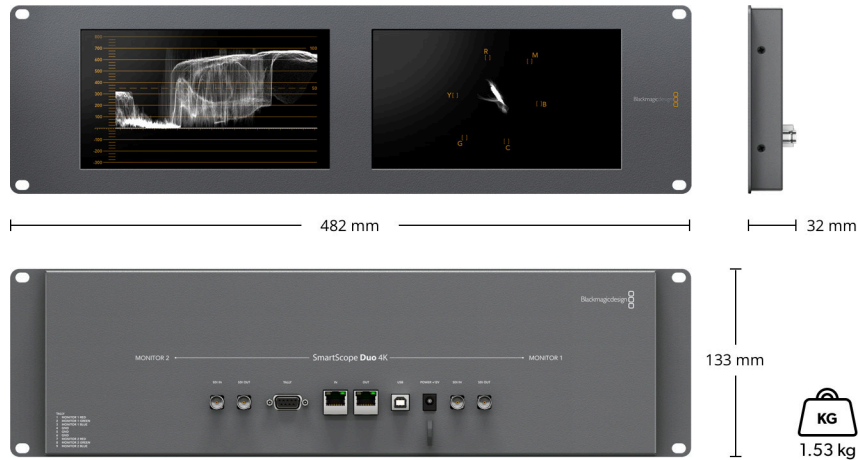

12V universal power supply included with international socket adapters for all countries.

Power Consumption

< 20 Watts

Operational Voltage Range

12V - 15V

Physical Specifications

Environmental Specifications