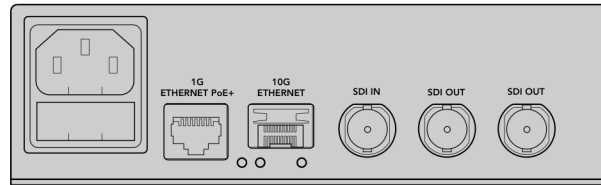

Multi Rate Support

Auto detection of HD-SDI, 6G-SDI or 12G-SDI.

Updates

USB 2.0 high speed (480Mb/s) interface or via Ethernet.

Configuration

Ethernet or USB 2.0 for firmware updates and IP address setting.

Reclocking

On all SDI outputs, auto switching between high definition, 6G-SDI or 12G-SDI video.

Mini Switches
and USB

Power
Connector

1G Ethernet
PoE+

Optional
10G Ethernet

12G-SDI
In

12G-SDI
Out