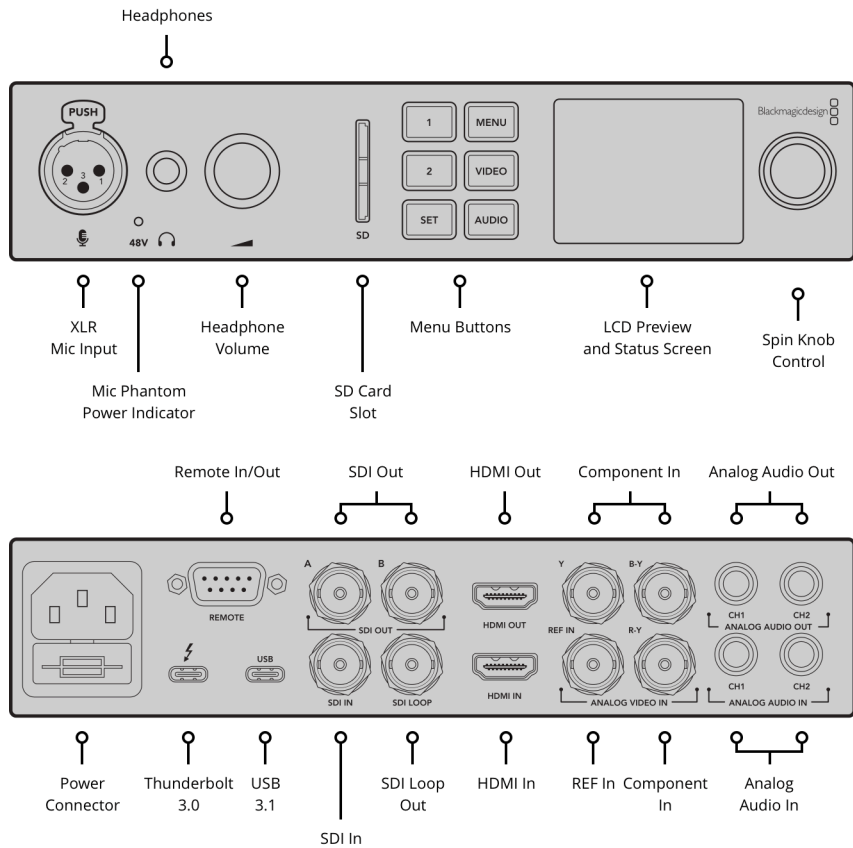

Supported Codecs

AVC-Intra, AVCHD, Canon XF MPEG2, Digital SLR, DV-NTSC, DV-PAL, DVCPRO50, DVCPROHD, DPX, HDV, HEVC, XDCAM EX, XDCAM HD, XDCAM HD422, DNxHR & DNxHD, Apple ProRes 4444, Apple ProRes 422 HQ, Apple ProRes 422, Apple ProRes LT, Apple ProRes 422 Proxy, Uncompressed 8-bit 4:2:2, Uncompressed 10-bit 4:2:2, Uncompressed 10-bit 4:4:4.

Software

Software Included

DaVinci Resolve, Media Express, Disk Speed Test, LiveKey, Blackmagic Desktop Video Utility and Blackmagic driver on Mac OS and Windows. Media Express, Blackmagic Desktop Video Utility and Blackmagic driver on Linux.

Internal Software Upgrade

Firmware built into software driver. Software driver loads upgrades at system start or via updater software.