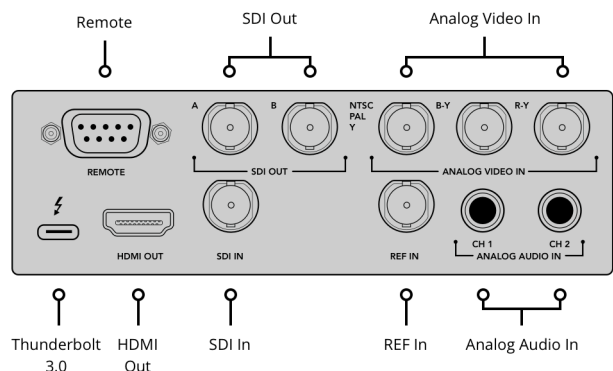

UltraStudio HD Mini

UltraStudio HD Mini features professional broadcast quality connections that include 3G-SDI, analog YUV and composite NTSC/PAL video inputs, along with a reference input. There are also two 1/4" audio connections for analog audio input that work with balanced and HiFi sources. In addition, UltraStudio HD Mini can remote control professional broadcast decks using the built in RS-422 connection. For output, you get dual link 3G-SDI with fill and key, and an HDMI connection for monitoring video with a big screen television!

£389

Connections

SDI Video Inputs

1 x 3Gb/s SD/HD switchable.

SDI Video Outputs

2 x 3Gb/s SD/HD switchable, supports fill and key.

SDI Rates

270Mb, 1.5G, 3G

Optical SDI

None

HDMI Video Inputs

None

HDMI Video Outputs

1 x HDMI 1.4b type A connector.

Analog Video Inputs

Y, B-Y, R-Y/NTSC/PAL.

Analog Video Outputs

None

Analog Audio Inputs

2 x 1/4 inch jack connectors for balanced and unbalanced analog audio.

Analog Audio Outputs

None, embedded audio only.

SDI Audio Inputs

16 Channels embedded in SD and HD.

SDI Audio Outputs

16 Channels embedded in SD and HD.

HDMI Audio Outputs

2 Channels embedded in SD and HD.

Timecode Connection

None. RP-188 only.

Reference Input

Tri-Sync or Black Burst.