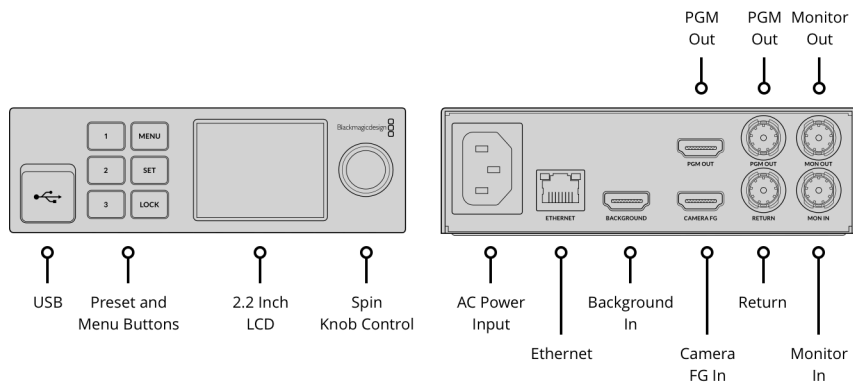

Ultimatte 12 HD Mini

$495

Ultimatte 12 HD Mini is an advanced real time keyer designed for creating next generation virtual sets and more with consumer cameras. The HDMI connections are perfect for use with Blackmagic Studio Cameras, Pocket Cinema Cameras and ATEM Mini live production switchers. Plus there's a massive 6 GB frame store for realistic fixed camera virtual sets from pre rendered still frames. Ultimatte 12 HD Mini features broadcast quality algorithms and color science to deliver photorealistic composites.

Connections

SDI Video Inputs

2

Monitor In for monitor cascade plus Return In for camera control.

SDI Video Outputs

2

HDMI Video Inputs

2

HDMI Video Outputs

1

Video Input Re-Sync

On all inputs.

SDI Rates

270Mb, 1.5G, 3G.

Ethernet

Up to 1Gb/s for device control and loading stills into Media Pool.

Computer Interface

1 x USB-C 3.0 for device configuration and software updates.